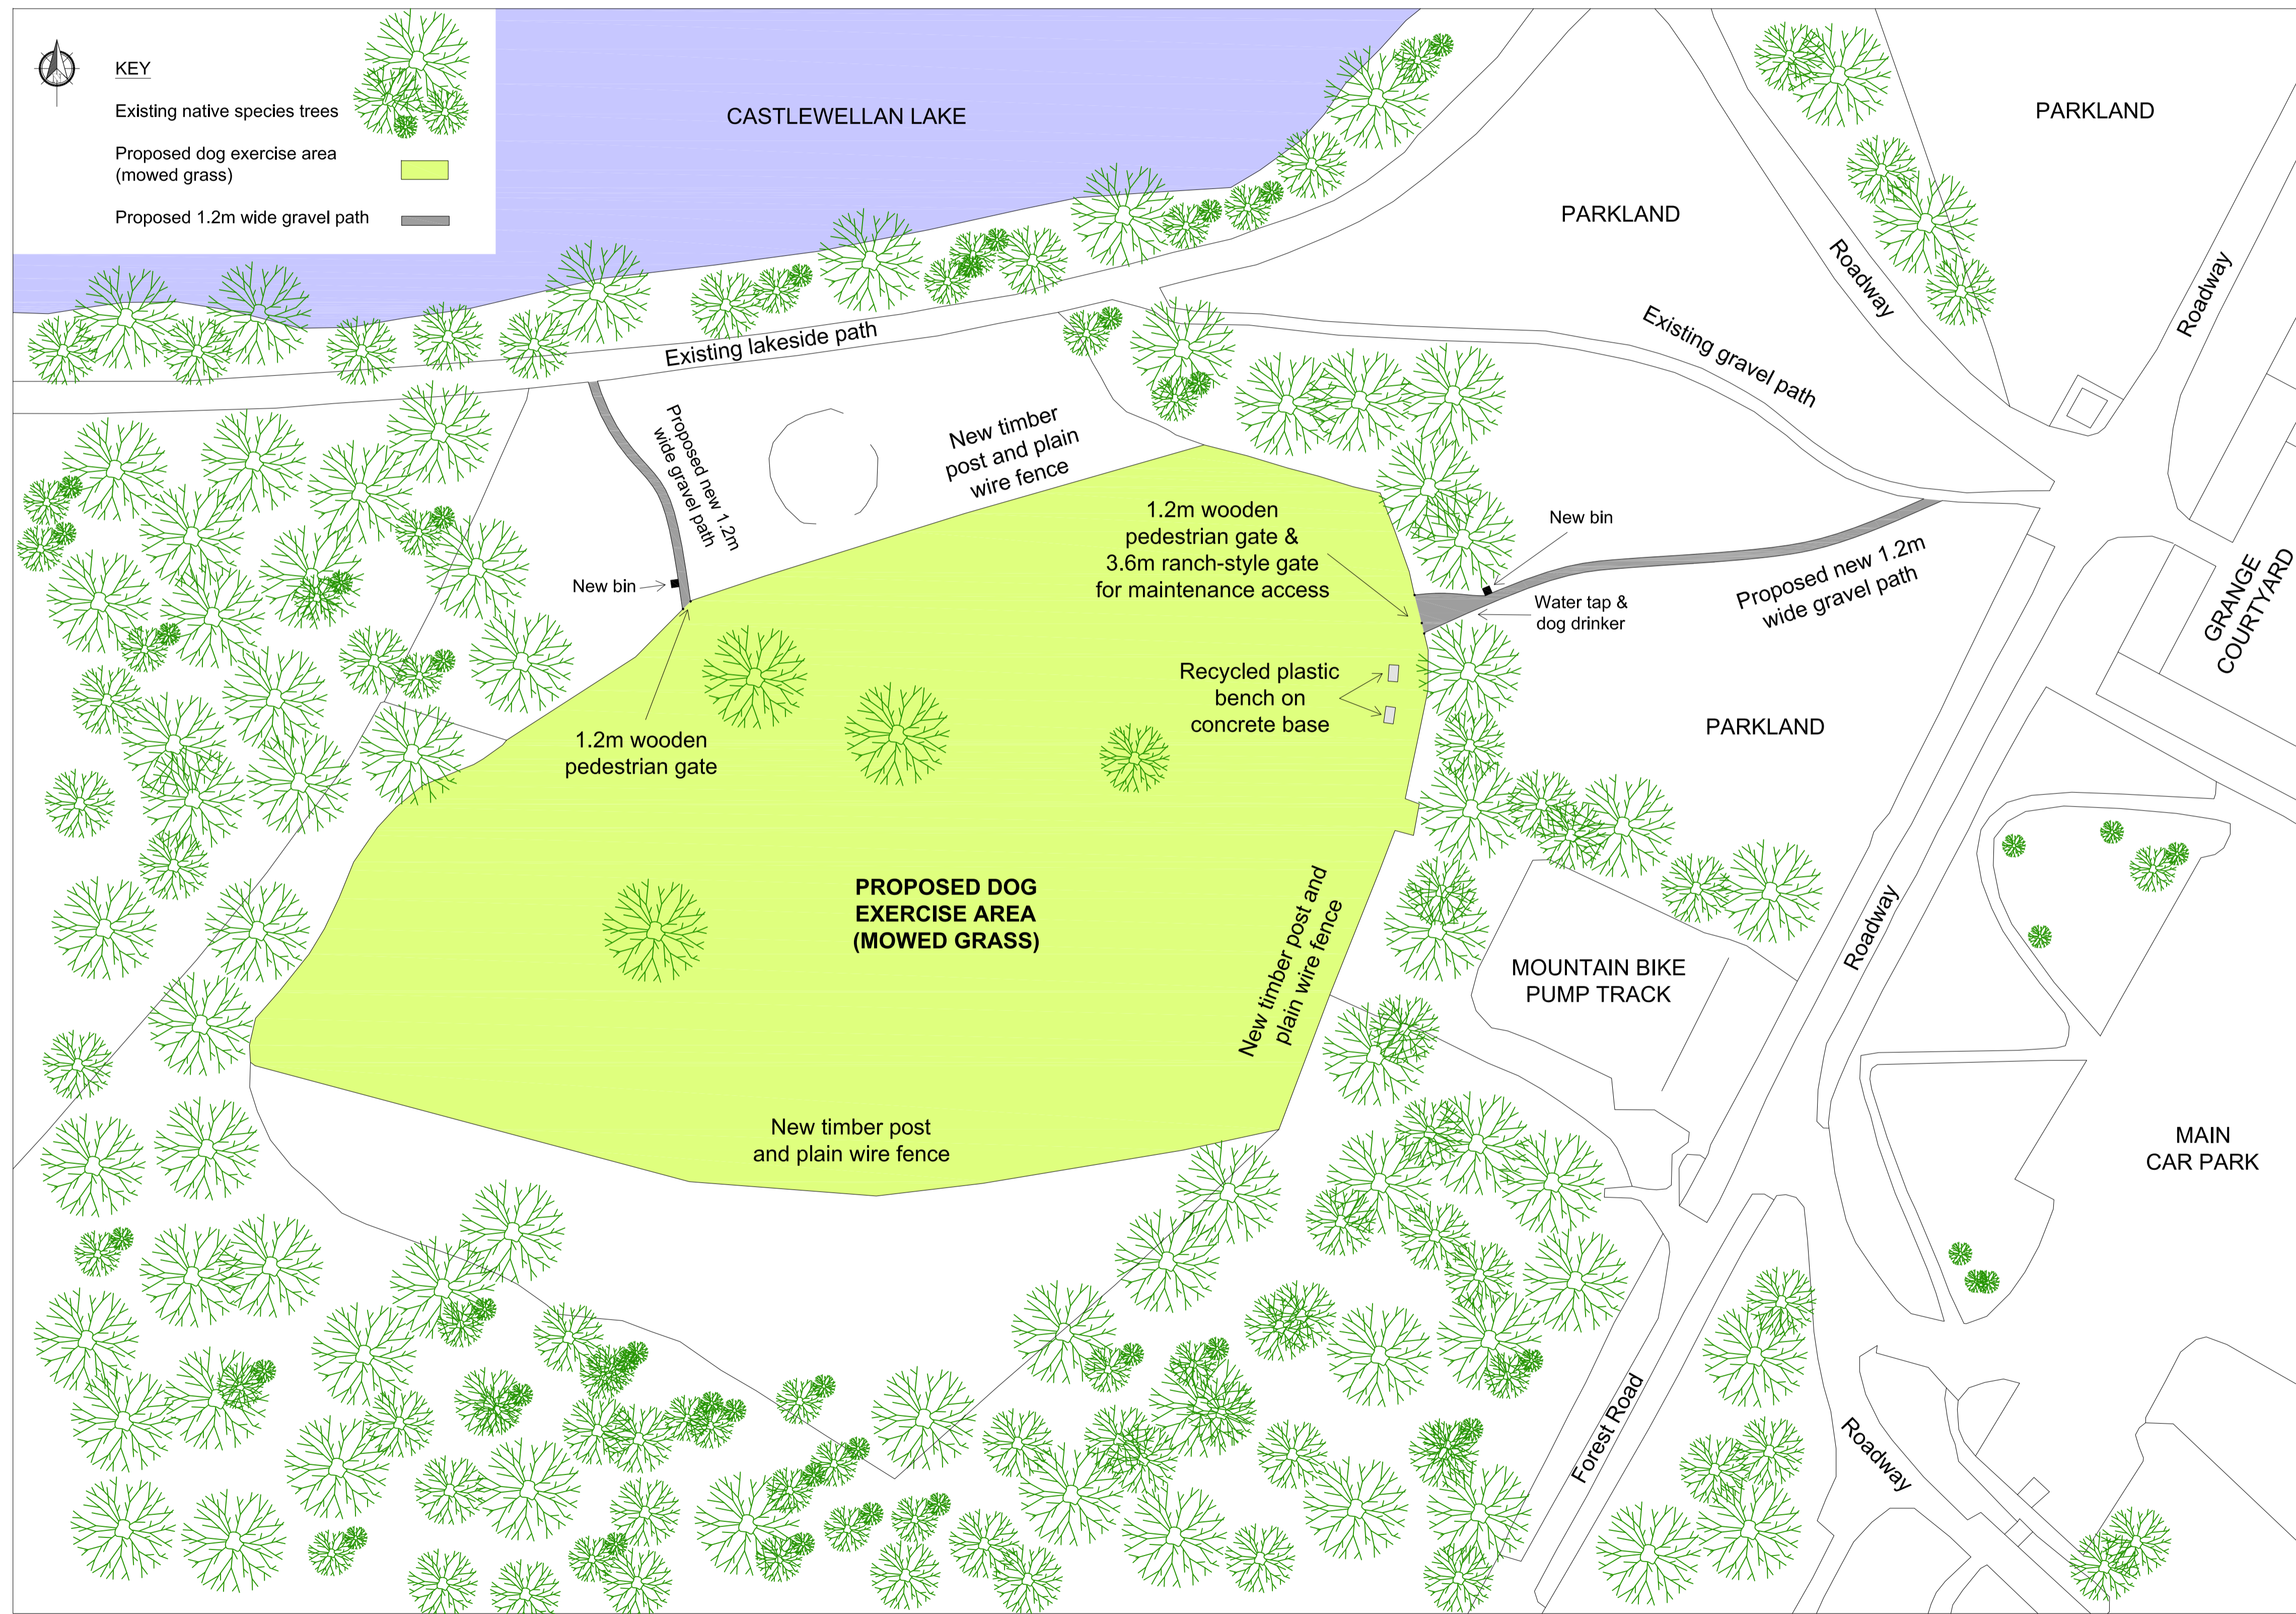

# CASTLEWELLAN FOREST PARK PROPOSED NEW DOG EXERCISE AREA

Proposed recycled plastic bench

Proposed timber post and plain wire fence

Proposed ranch-style timber gates