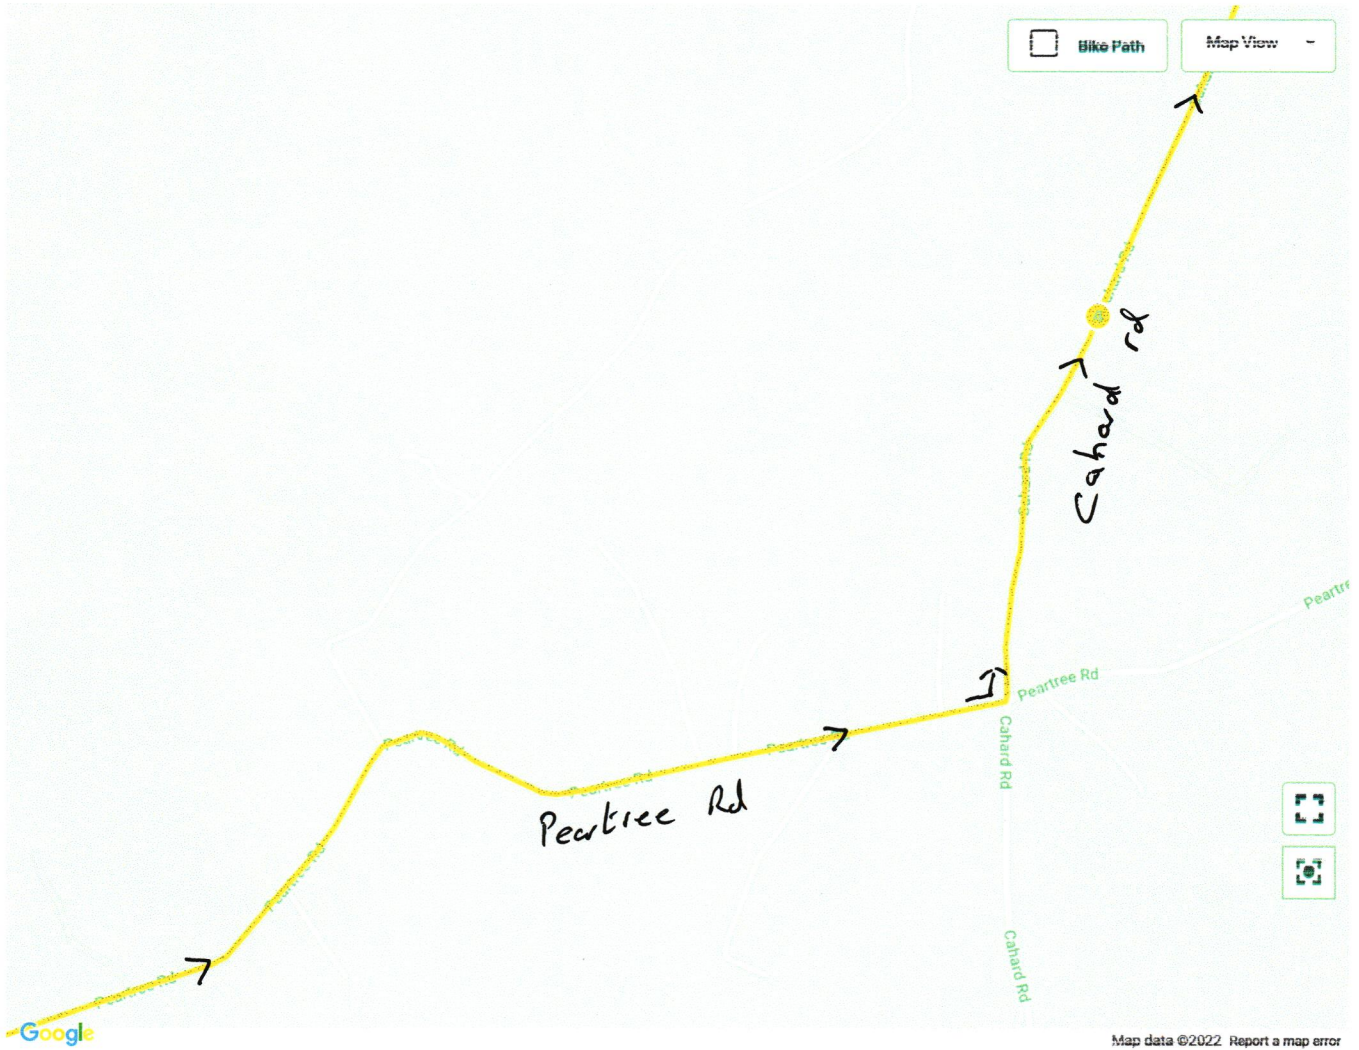

Map data ©2022 Report a map error

# SAINTFIELD 10K

Adnan Deye Created Oct 01, 2018 Route is visible to: Everyone

Saintfield, United Kingdom

3.3 mi  
Distance

225 ft  
Elevation Gain

Run  
Activity Type

- Log Workout
- Share
- Edit Route
- Duplicate Route
- Add Route to Website
- Print
- Download

# SAINTFIELD 10K

Adrian Doye

Created Oct 01, 2018

Route is visible to: Everyone

Sainfield, United Kingdom

6.23 mi  
Distance

395 ft  
Elevation Gain

Run  
Activity Type