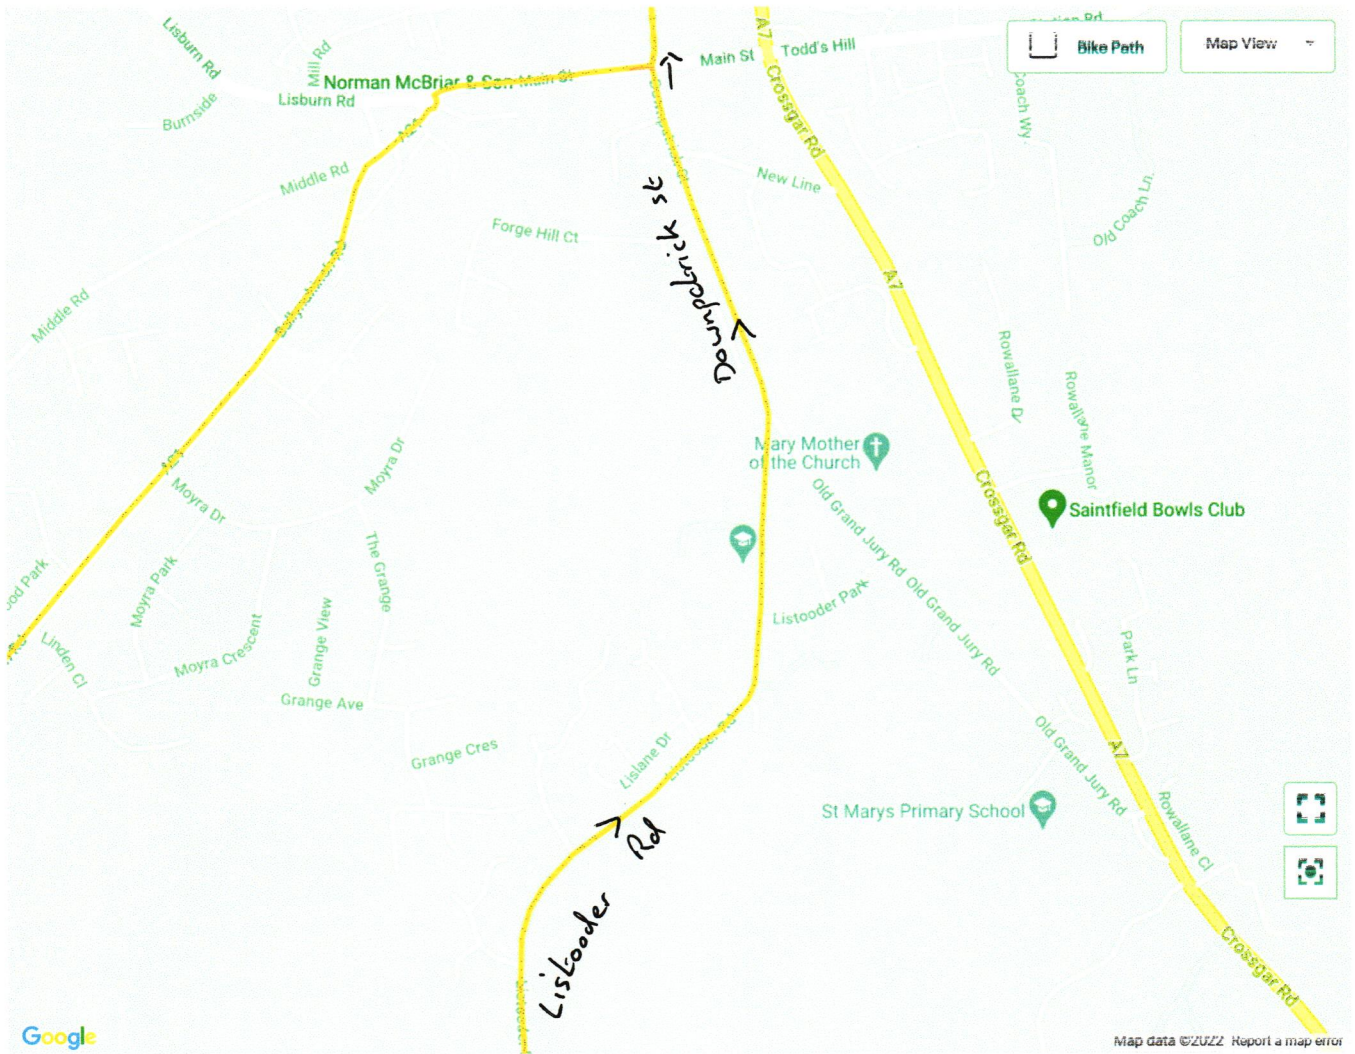

SANTFIELD UK

MapMyRun

Created Oct 01, 2018

Route is visible to: Everyone

Saintfield, United Kingdom

0.20 mi

Distance

0.00 ft

Elevation Gain

Run

Activity Type

LOG WORKOUT

SHARE

EDIT ROUTE

DELETE ROUTE

ADD RELATED WORKOUT

PRINT

Download