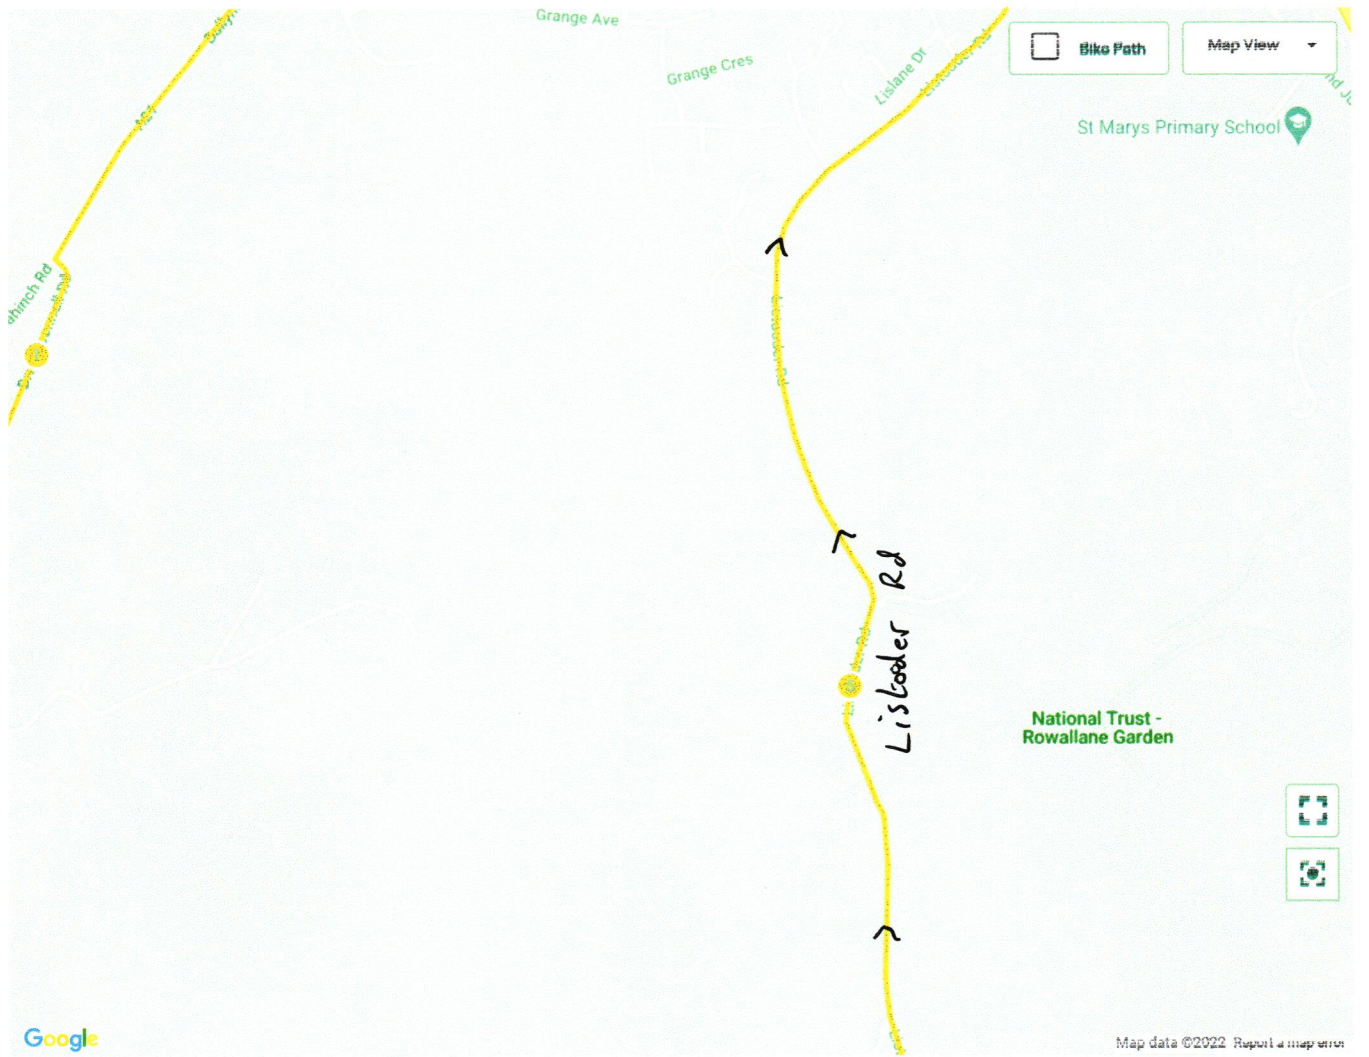

# SAINTFIELD 10K

Adrian Deye Created Oct 01, 2018 Route is visible to: Everyone

Saintfield, United Kingdom

**6.20 mi**  
Distance

**300 ft**  
Elevation Gain

Activity Type

Log Workout

Share

# SANTFIELD UK

MapMyRun

Created Oct 01, 2018

Route is visible to: Everyone

Saintfield, United Kingdom

0.20 mi

Distance

0.00 ft