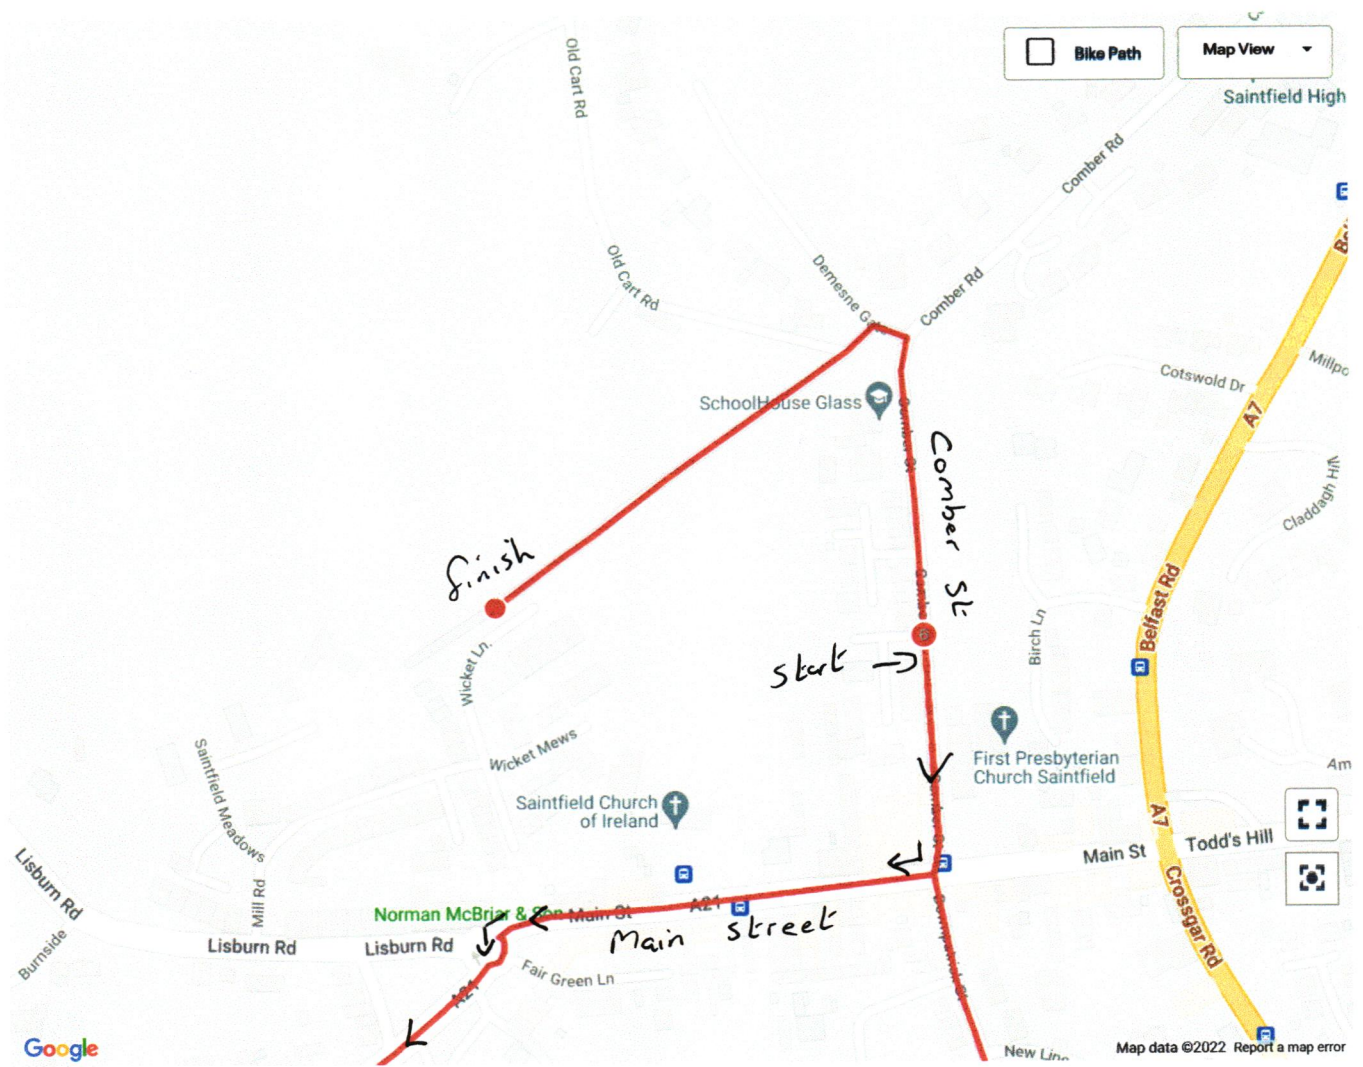

# SAINTFIELD 10K

**Adrian Daye** Created Oct 01, 2018 Route is visible to: **Everyone**

**Saintfield, United Kingdom**

**6.23 mi**  
Distance

**365 ft**  
Elevation Gain

**Run**  
Activity Type

- Log Workout
- Share
- Edit Route
- Duplicate Route
- Add Route to Website
- Print
- Download

Bike Path Map View

Google

Map data ©2022 Report a map error

# SAINTFIELD 10K

Adrian Dave Created Oct 01, 2018 Route is visible to: Everyone

Saintfield, United Kingdom

8.23 mi  
Distance

555 ft  
Elevation Gain

Activity Type

- Log Workout
- Share
- Edit Route
- Duplicate Route
- Add Route to Website
- Print
- Download

# SANTFIELD UK

MapMyRun

Created Oct 01, 2018

Route is visible to: Everyone

Saintfield, United Kingdom

0.20 mi

Distance

0.00 ft