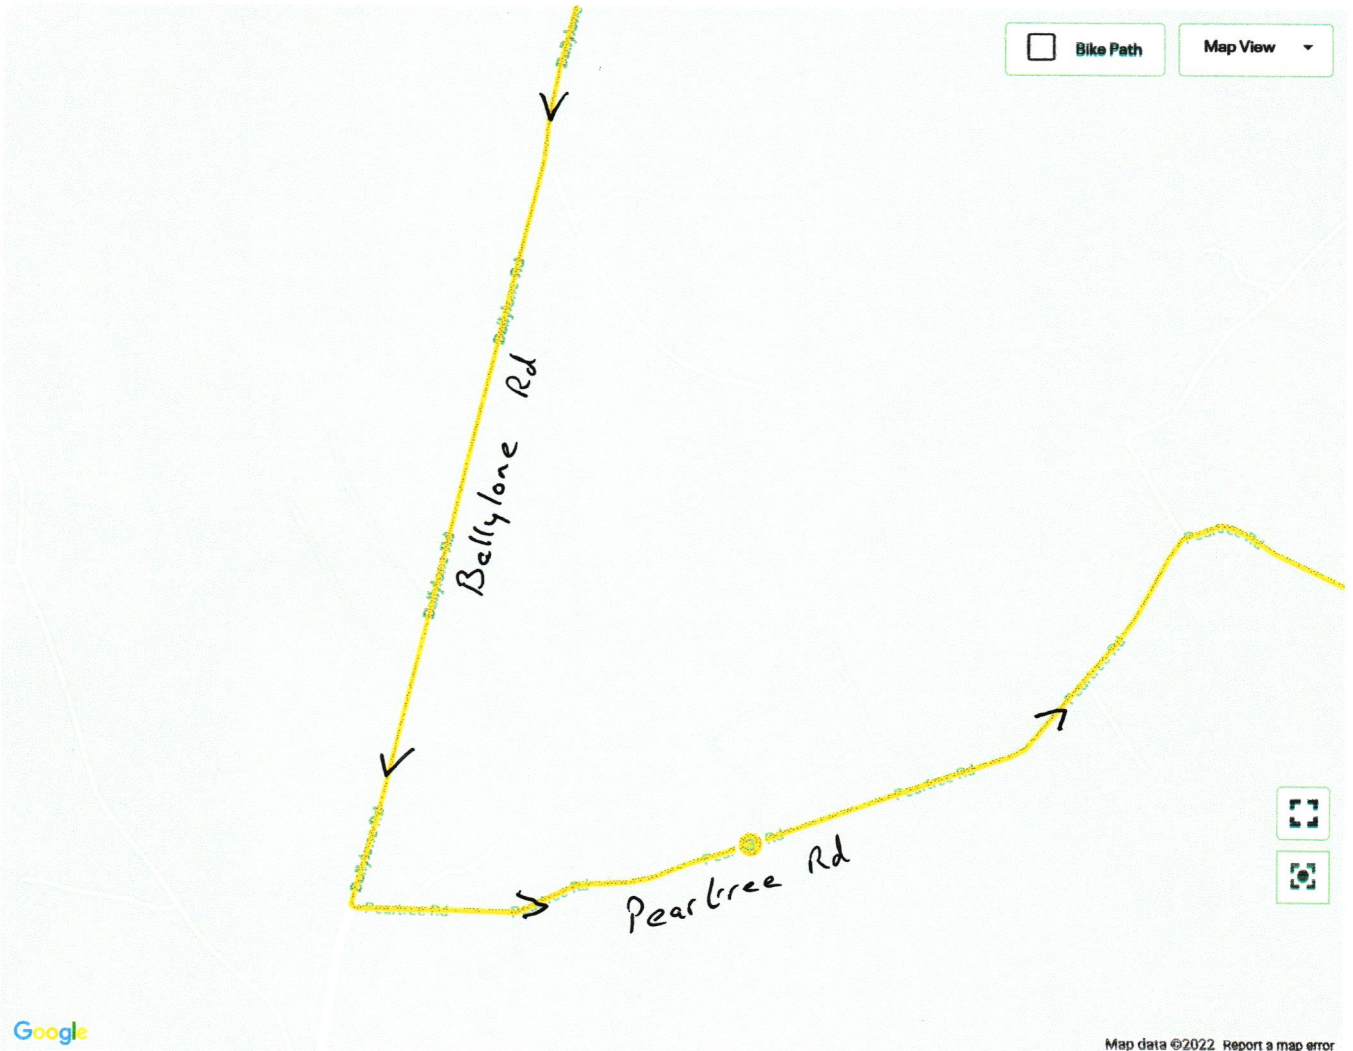

# SAINTFIELD 10K

Adrian Daye Created Oct 01, 2018 Route is visible to: Everyone

Saintfield, United Kingdom

**6.23 mi**  
Distance

**365 ft**  
Elevation Gain

**Run**  
Activity Type

- Log Workout
- Share
- Edit Route
- Duplicate Route
- Add Route to Website
- Print
- Download

Map data ©2022 Report a map error

# SANTFIELD UK

MapMyRun

Created Oct 01, 2018

Route is visible to: Everyone

Saintfield, United Kingdom

0.20 mi

Distance

0.00 ft