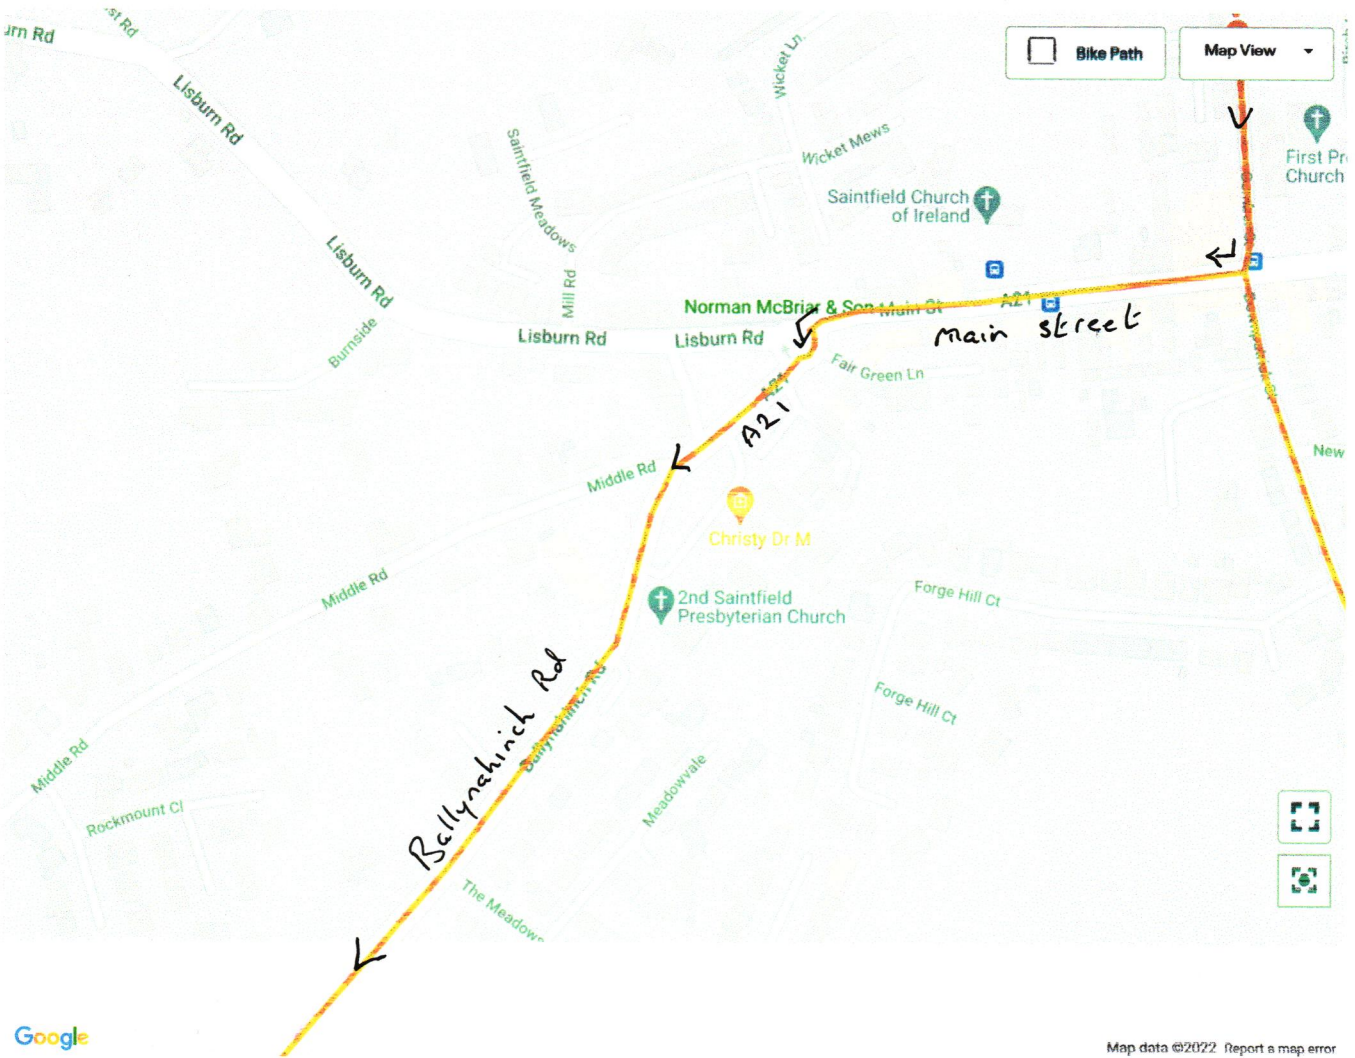

Bike Path Map View

Google

Map data ©2022 Report a map error

# SAINTFIELD 10K

Adrian Dave Created Oct 01, 2018 Route is visible to: Everyone

Saintfield, United Kingdom

8.23 mi  
Distance

555 ft  
Elevation Gain

Activity Type

- Log Workout
- Share
- Edit Route
- Duplicate Route
- Add Route to Website
- Print
- Download

Map data ©2022 Report a map error

# SANTFIELD UK

MapMyRun

Created Oct 01, 2018

Route is visible to: Everyone

Saintfield, United Kingdom

0.20 mi

Distance

0.00 ft